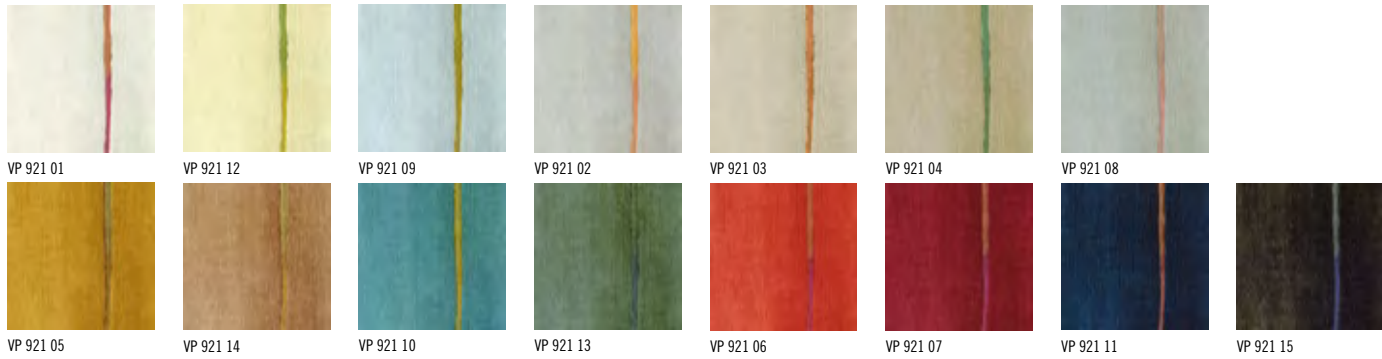

Corinthe

Vendu en rouleau de 1 m x 10 m
Sold by roll of 39" x 11 yd

Volos

Vendu en rouleau de 1 m x 10 m
Sold by roll of 39" x 11 yd

Margaritas

Vendu en rouleau de 1 m x 10 m
Sold by roll of 39" x 11 yd

VP 922 01